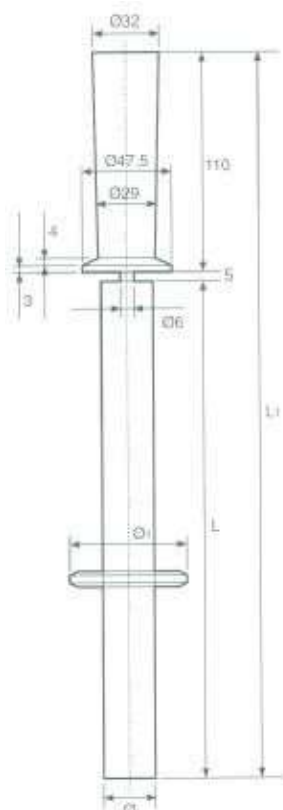

## MagPick

| Part No.<br>型號 | Ø<br>(mm) | L<br>(mm) | Ø1<br>(mm) | L1<br>(mm) | Operating<br>Temperature (°C)<br>使用溫度 |
|----------------|-----------|-----------|------------|------------|---------------------------------------|
| MagPick 1      | 22        | 250       | 37         | 365        | ≤ 80                                  |
| MagPick 2      | 22        | 270       | 37         | 385        | ≤ 80                                  |
| MagPick 3      | 22        | 350       | 37         | 465        | ≤ 80                                  |
| MagPick 4      | 22        | 450       | 37         | 565        | ≤ 80                                  |
| MagPick 5      | 25        | 350       | 47         | 465        | ≤ 80                                  |
| MagPick 6      | 25        | 400       | 47         | 515        | ≤ 80                                  |
| MagPick 7      | 25        | 500       | 47         | 615        | ≤ 80                                  |
| MagPick 8      | 32        | 250       | 59         | 365        | ≤ 80                                  |
| MagPick 9      | 32        | 350       | 59         | 465        | ≤ 80                                  |
| MagPick 10     | 32        | 400       | 59         | 515        | ≤ 80                                  |
| MagPick 11     | 32        | 500       | 59         | 615        | ≤ 80                                  |